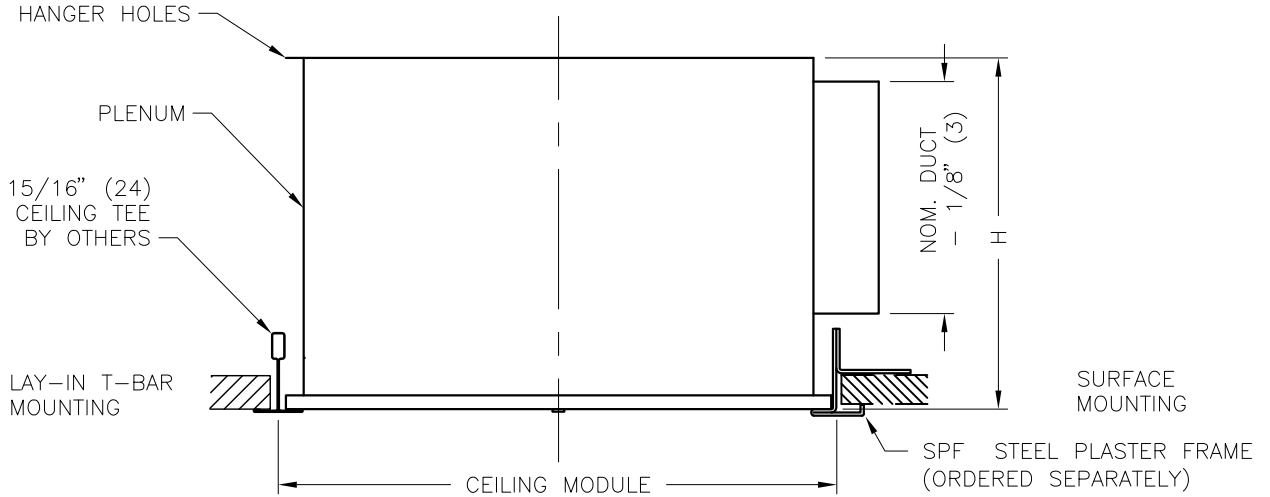

**RSD - RADIAL SLOT DIFFUSER**

SQUARE ARRAY

CIRCULAR ARRAY

**MATERIAL:**

- FACE - STEEL
- PATTERN CONTROLLERS - POLYCARBONATE
- PLENUM - COATED STEEL
- INTERNAL BAFFLE - COATED STEEL

**FINISH:**

- FACE - POWDER COAT B12 WHITE (OPTIONAL FINISHES AVAIL.)
- PATTERN CONTROLLERS:
  - BLACK
  - WHITE
- PLENUM - MILL FINISH

**NOTE:**

- STYLE 3 - FOR 15/16" (24) T-BAR CEILINGS
- FOR SURFACE MOUNT, USE SPF/APF/AMF (ORDERED SEPARATELY)

CEILING MODULE	NOM. DUCT	H
24" x 24"	8", 10", 12"	14"
(600 x 600)	(203, 254, 305)	(356)

ADJUSTABLE PATTERN CONTROLLER

OPEN

CLOSED

ALL METRIC DIMENSIONS ( ) ARE SOFT CONVERTED. IMPERIAL DIMENSIONS ARE CONVERTED TO METRIC AND ROUNDED TO THE NEAREST MILLIMETER.

<b>PROJECT:</b>		<b>PRICE®</b>	
<b>ENGINEER:</b>		<i>MG</i>	<b>RSD</b> RADIAL SLOT DIFFUSER
<b>CUSTOMER:</b>		245974	
<b>SUBMITTAL DATE:</b>	<b>SPEC. SYMBOL:</b>	2016/08/24	