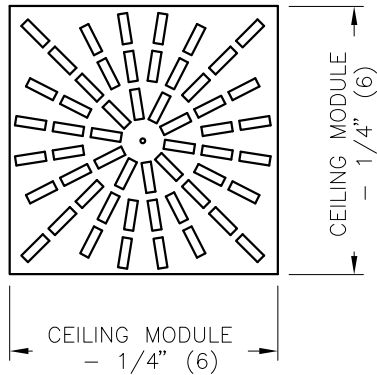

**RSD - RADIAL SLOT DIFFUSER**

SQUARE ARRAY

CIRCULAR ARRAY

**MATERIAL:**

- FACE - STEEL
- PATTERN CONTROLLERS - POLYCARBONATE
- PLENUM - COATED STEEL
- INTERNAL BAFFLE - COATED STEEL

**FINISH:**

- FACE - POWDER COAT B12 WHITE (OPTIONAL FINISHES AVAIL.)
- PATTERN CONTROLLERS:
  - BLACK
  - WHITE
- PLENUM - MILL FINISH

**NOTE:**

- STYLE 3 - FOR 15/16" (24) T-BAR CEILINGS
- FOR SURFACE MOUNT, USE SPF/APF/AMF (ORDERED SEPARATELY)

CEILING MODULE	NOM. DUCT	H
24" x 24"	8", 10", 12"	14"
(600 x 600)	(203, 254, 305)	(356)

ADJUSTABLE PATTERN CONTROLLER

OPEN

CLOSED

ALL METRIC DIMENSIONS ( ) ARE SOFT CONVERTED. IMPERIAL DIMENSIONS ARE CONVERTED TO METRIC AND ROUNDED TO THE NEAREST MILLIMETER.

<b>PROJECT:</b>		<b>PRICE®</b>	
<b>ENGINEER:</b>		<i>MG</i>	<b>RSD</b> RADIAL SLOT DIFFUSER
<b>CUSTOMER:</b>		245974	
<b>SUBMITTAL DATE:</b>	<b>SPEC. SYMBOL:</b>	2016/08/24	