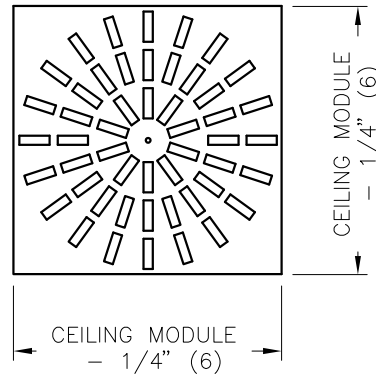

**RSD - RADIAL SLOT DIFFUSER**

SQUARE ARRAY

CIRCULAR ARRAY

**MATERIAL:**

- FACE - STEEL
- PATTERN CONTROLLERS - POLYCARBONATE
- PLENUM - COATED STEEL
- INTERNAL BAFFLE - COATED STEEL

**FINISH:**

- FACE - POWDER COAT B12 WHITE (OPTIONAL FINISHES AVAIL.)
- PATTERN CONTROLLERS:
  - BLACK
  - WHITE
- PLENUM - MILL FINISH

**NOTE:**

- STYLE 3 - FOR 15/16" (24) T-BAR CEILINGS
- FOR SURFACE MOUNT, USE SPF/APF/AMF (ORDERED SEPARATELY)

CEILING MODULE	NOM. DUCT	H
24" x 24"	8", 10", 12"	14"
(600 x 600)	(203, 254, 305)	(356)

ADJUSTABLE PATTERN CONTROLLER

OPEN

CLOSED

ALL METRIC DIMENSIONS ( ) ARE SOFT CONVERTED. IMPERIAL DIMENSIONS ARE CONVERTED TO METRIC AND ROUNDED TO THE NEAREST MILLIMETER.

<b>PROJECT:</b>		<b>PRICE®</b>	
<b>ENGINEER:</b>		<i>MG</i>	<b>RSD</b> RADIAL SLOT DIFFUSER
<b>CUSTOMER:</b>		245974	
<b>SUBMITTAL DATE:</b>	<b>SPEC. SYMBOL:</b>	2016/08/24	